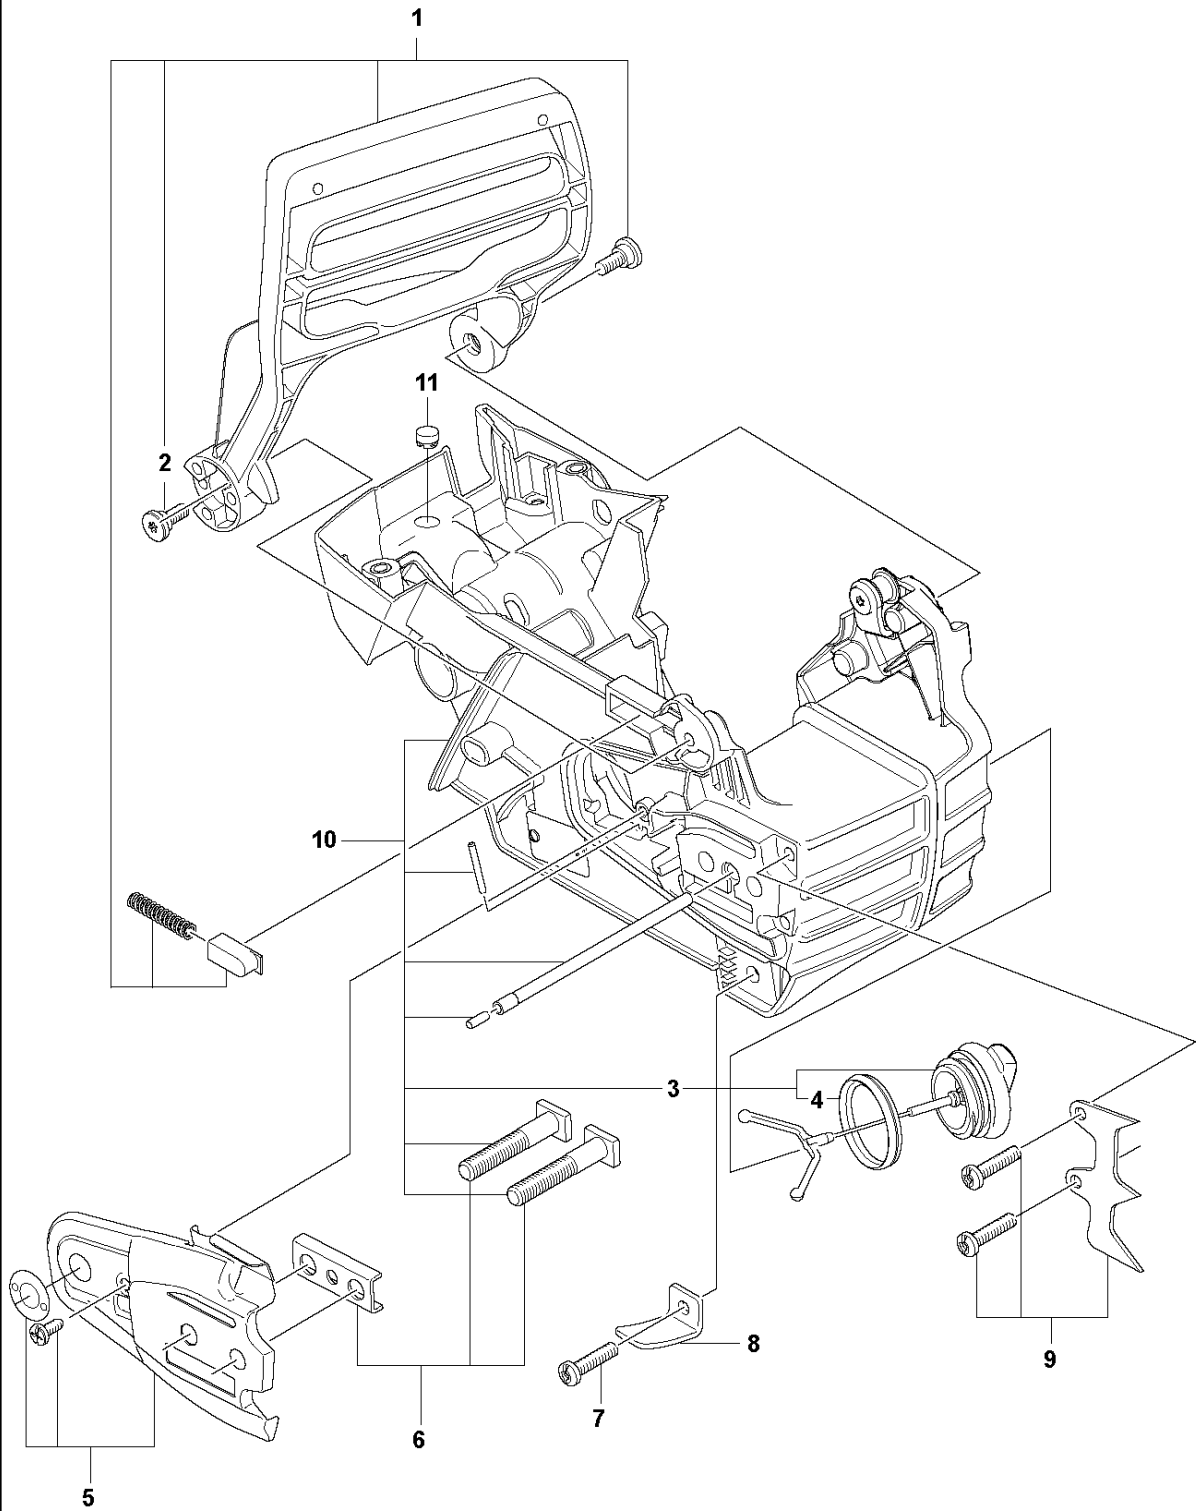

SPARE PARTS LIST

CHAIN SAWS

130

A 130
CARBURETOR & AIR FILTER

Ref	Part No	Description	Remark	QTY KIT
1	591 46 39-01	INLET	Intake Boot	1
2	591 46 44-01	SERVICE KIT	Insulation Wall	1
3	591 46 45-01	SERVICE KIT	Filter Holder	1
4	501 74 94-01	VALVE ASSY		1
5	589 28 92-01	FLANGE		1
6	588 24 79-01	CARBURETTOR		1
6	593 81 81-01	CARBURETTOR	RUSSIA & LATIN AMERICA ONLY	1
7	588 22 93-01	AIR FILTER	Mesh Filter	1
8	588 22 93-02	AIR FILTER	Non-Woven Filter	1
9	503 21 70-10	SCREW CCRPANT		2
10	530 01 61-01	NUT		2
11	503 93 66-01	PURGE		1

B 130
CHAIN BRAKE & CLUTCH COVER

Ref	Part No	Description	Remark	QTY	KIT
1	591 46 47-01	SERVICE KIT	Clutch Cover	1	
2	591 46 46-01	SERVICE KIT	Bar Adjuster	1	1
3	582 64 76-01	GUIDE PLATE		1	1,2
4	590 43 96-01	GUIDE BUSHING		1	
5	544 30 60-01	BRAKE BAND ASSY		1	1
6	530 01 59-17	NUT		2	

C 130
CLUTCH & OIL PUMP

Ref	Part No	Description	Remark	QTY	KIT
1	591 46 68-01	SERVICE KIT	OIL PUMP	1	
2	579 62 15-01	WASHER		1	
3	582 59 84-01	CLUTCH DRUM ASSY		1	
4	530 01 56-11	WASHER		1	
5	530 09 41-88	SPRING		1	6
6	530 01 49-49	CLUTCH		1	

D 130
CRANKCASE

Ref	Part No	Description	Remark	QTY	KIT
1	591 46 48-01	SERVICE KIT	Hand Guard	1	
2	545 12 73-01	BOSS	SCREW	2	
3	544 11 12-03	TANK CAP ASSY		1	10
4	589 24 11-01	GASKET		1	3,10
5	591 46 49-01	SERVICE KIT	Bar Plate	1	
6	591 46 50-01	SERVICE KIT	Bar Bolt	1	
7	530 01 64-32	SCREW		1	
8	530 02 98-50	CHAIN CATCHER		1	
9	530 01 43-81	FELLING DOG	Spike Assembly Kit	1	
10	591 46 53-01	SERVICE KIT	Chassis	1	
11	540 05 73-01	SUPPORT		1	