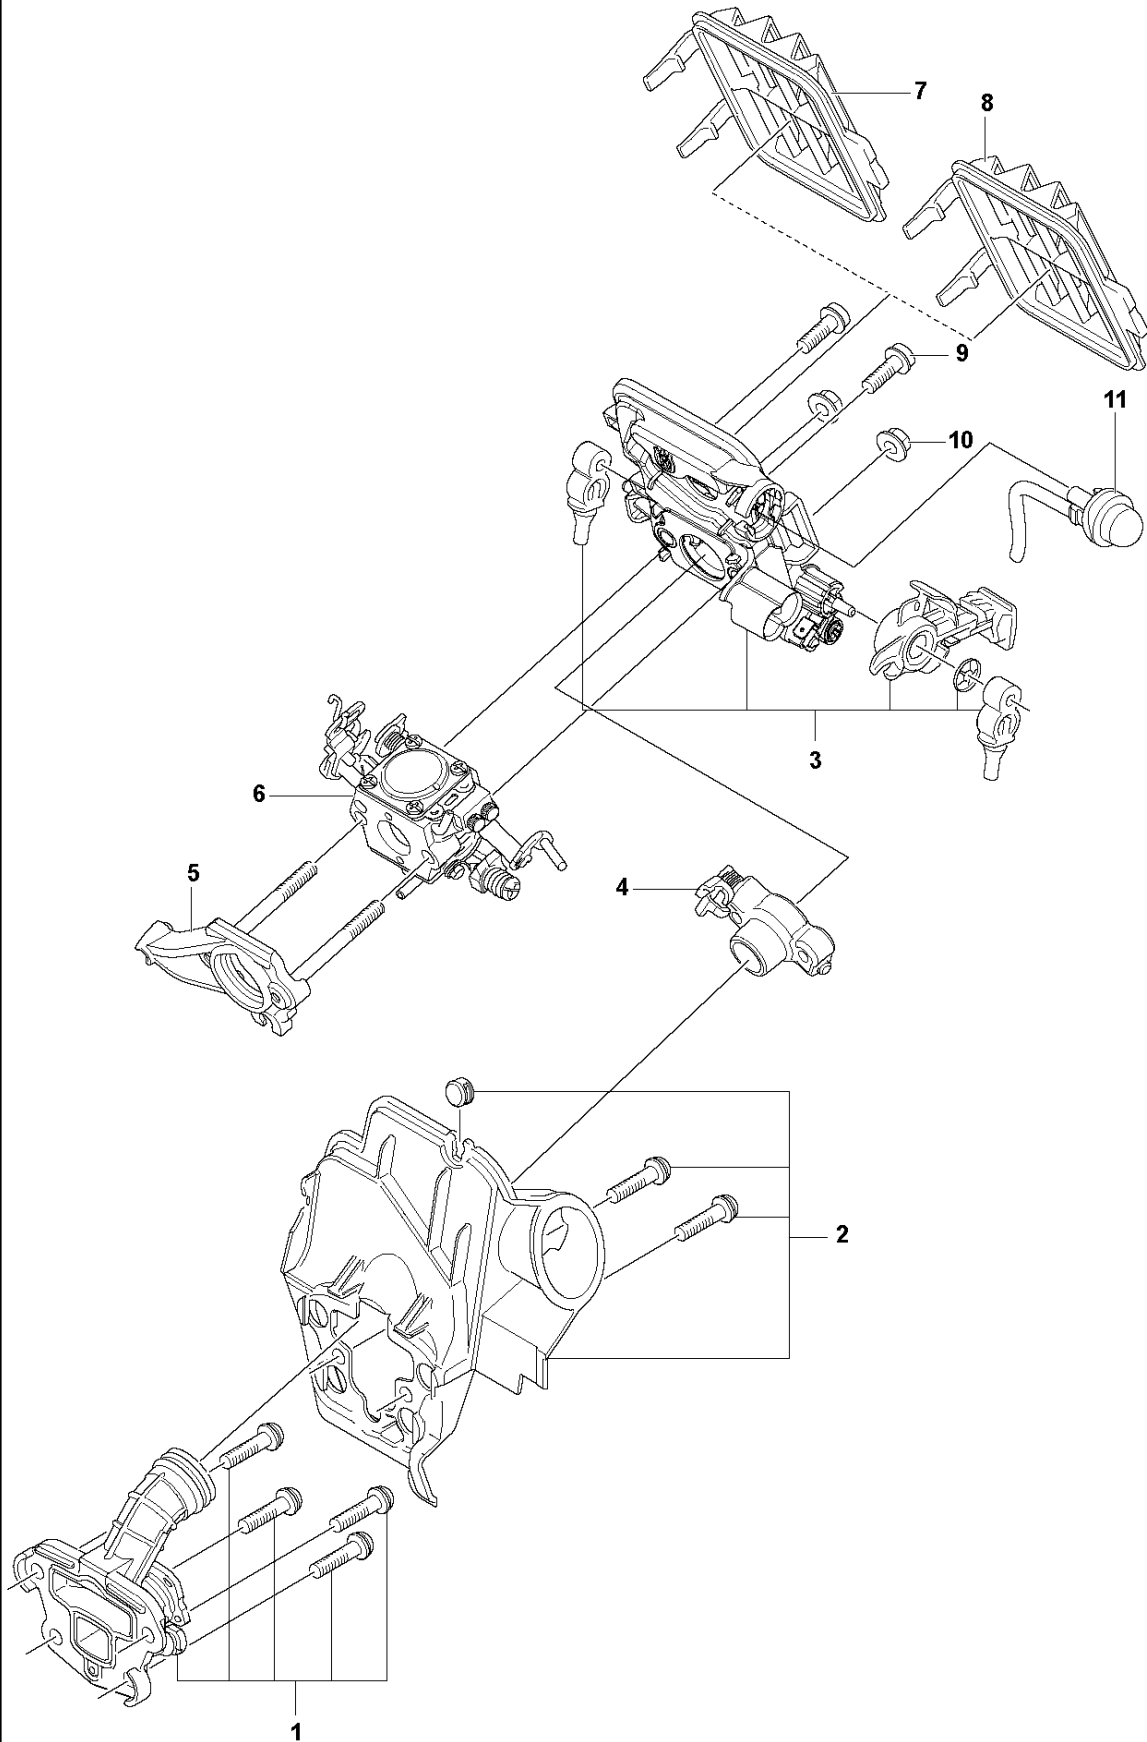

SPARE PARTS LIST

CHAIN SAWS

130

A 130
CARBURETOR & AIR FILTER

Ref	Part No	Description	Remark	QTY KIT
1	591 46 39-01	INLET	Intake Boot	1
2	591 46 44-01	SERVICE KIT	Insulation Wall	1
3	591 46 45-01	SERVICE KIT	Filter Holder	1
4	501 74 94-01	VALVE ASSY		1
5	589 28 92-01	FLANGE		1
6	588 24 79-01	CARBURETTOR		1
6	593 81 81-01	CARBURETTOR	RUSSIA & LATIN AMERICA ONLY	1
7	588 22 93-01	AIR FILTER	Mesh Filter	1
8	588 22 93-02	AIR FILTER	Non-Woven Filter	1
9	503 21 70-10	SCREW CCRPANT		2
10	530 01 61-01	NUT		2
11	503 93 66-01	PURGE		1

B 130
CHAIN BRAKE & CLUTCH COVER

Ref	Part No	Description	Remark	QTY	KIT
1	591 46 47-01	SERVICE KIT	Clutch Cover	1	
2	591 46 46-01	SERVICE KIT	Bar Adjuster	1	1
3	582 64 76-01	GUIDE PLATE		1	1,2
4	590 43 96-01	GUIDE BUSHING		1	
5	544 30 60-01	BRAKE BAND ASSY		1	1
6	530 01 59-17	NUT		2	

C 130
CLUTCH & OIL PUMP

Ref	Part No	Description	Remark	QTY	KIT
1	591 46 68-01	SERVICE KIT	OIL PUMP	1	
2	579 62 15-01	WASHER		1	
3	582 59 84-01	CLUTCH DRUM ASSY		1	
4	530 01 56-11	WASHER		1	
5	530 09 41-88	SPRING		1	6
6	530 01 49-49	CLUTCH		1	

Illustrated Parts List - IPL Update

Product Name(s)

130 (Chainsaw)

Description of change

Spare parts added 5822870-01 Throttle cable, 530015127 Washer & 530016134 Nut

Comments

Introduced from

Serial number / Date	Remark