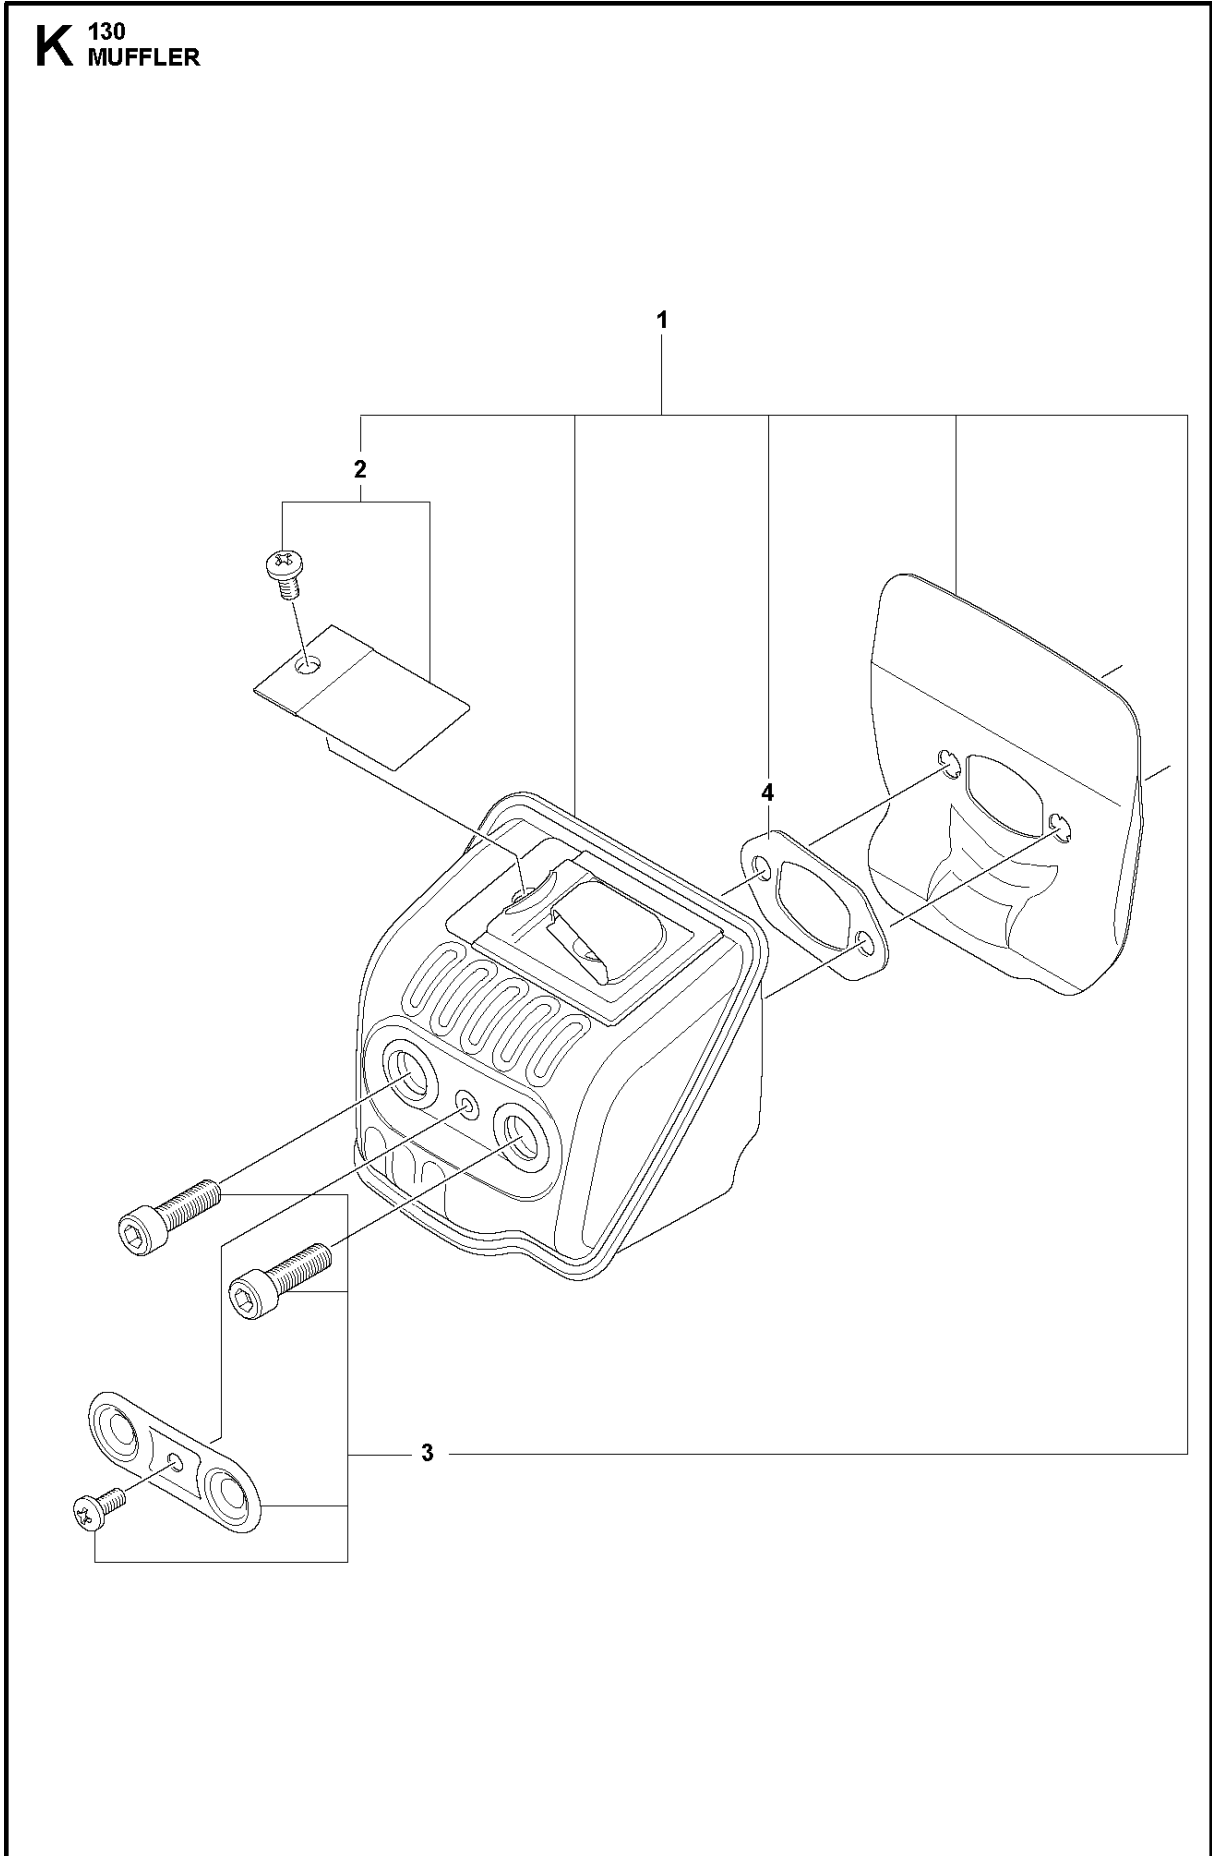

K 130
MUFFLER

Ref	Part No	Description	Remark	QTY	KIT
1	501 26 62-03	MUFFLER ASSY		1	
2	591 17 55-01	SERVICE KIT	Spark Arrester	1	1
3	591 17 46-01	SERVICE KIT	MUFFLER	1	1
4	501 61 95-01	GASKET		1	1